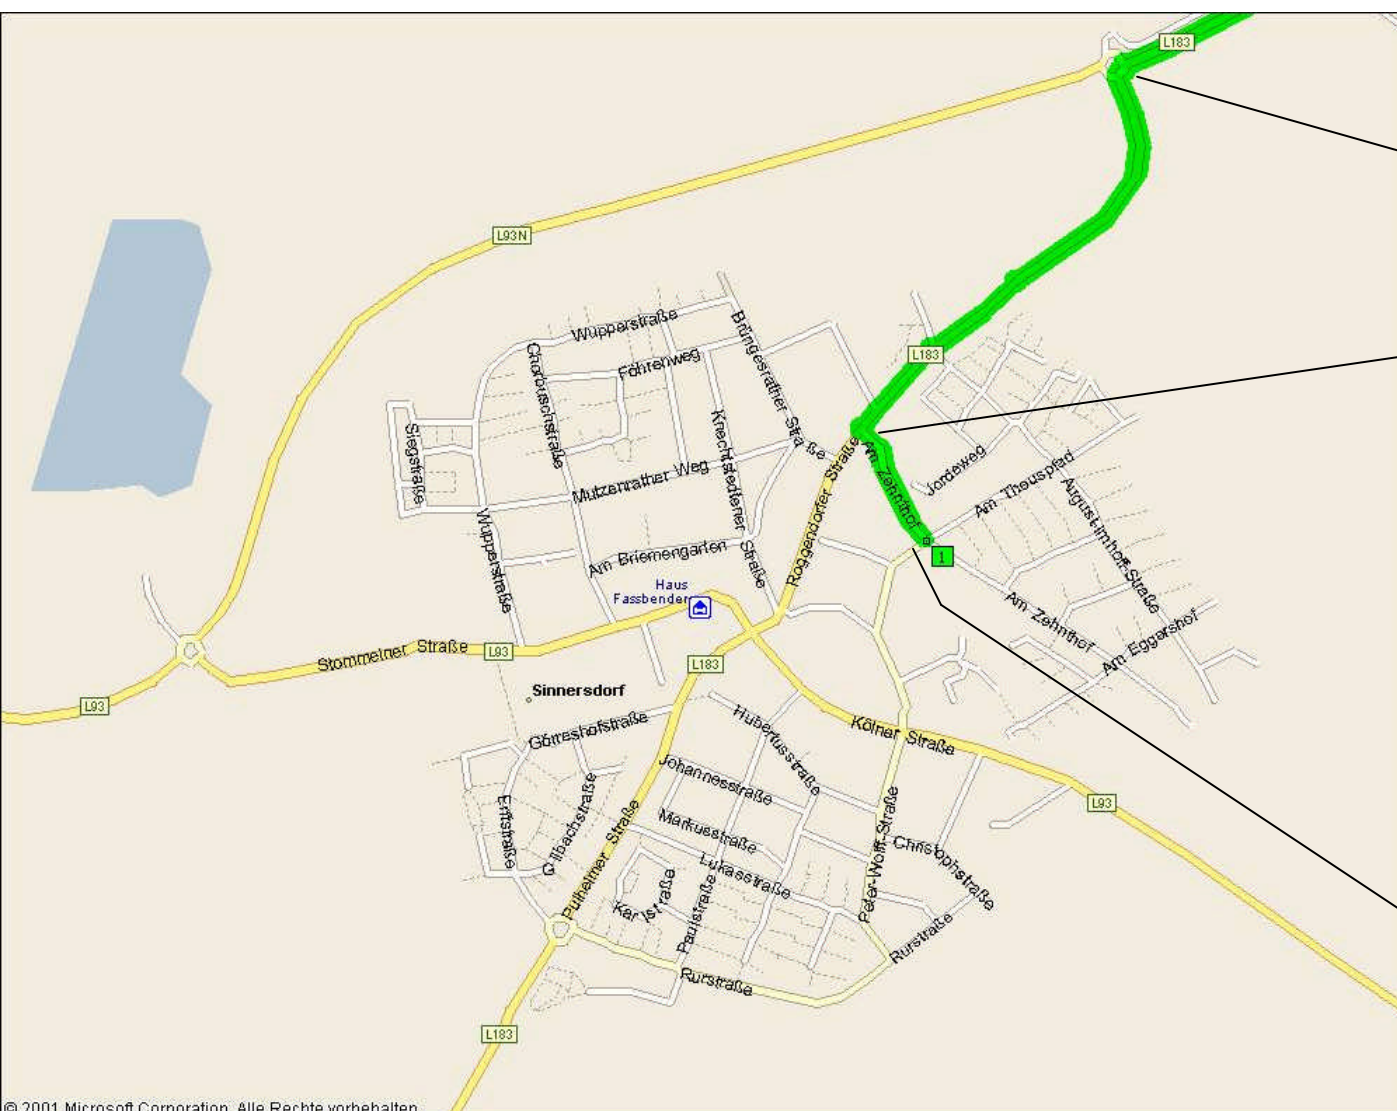

AB 57, Exit Worringen / Sinnersdorf

Roundabout

AB Crossing Cologne North

AB Crossing Cologne West

AB Crossing Kerpen

Leave AB 57 at the exit Worringen / Sinnersdorf.
Turn left into direction Pulheim / Sinnersdorf (L 183).
Leave the roundabout at the third exit, direction Sinnersdorf (L 183).

Roundabout

First traffic light

Leave the roundabout at the third exit, direction Sinnersdorf (L 183).
Turn left at the first traffic light (Am Zehnthof).
Turn right into the first road on the right (Am Theuspfad).
No. 7 is the first house on the right side of the road just behind the pharmacy (green target marker).
Please do not use the pharmacy's customer parking lot.